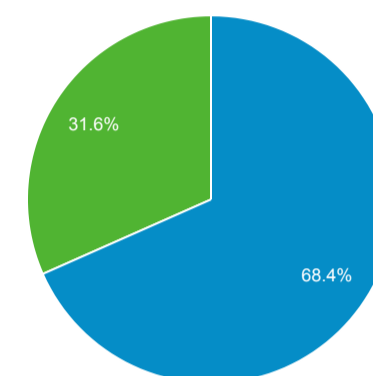

Audience Overview

1 Mar 2022 - 31 Mar 2022

All Users
100.00% Users

Overview

Users 9,299	New Users 7,428	Sessions 26,044	Number of Sessions per User 2.80
Page Views 192,986	Pages/Session 7.41	Avg. Session Duration 00:04:30	Bounce Rate 32.75%

New Visitor Returning Visitor

Language	Users	% Users
1. da-dk	6,234	66.51%
2. da	1,267	13.52%
3. en-us	447	4.77%
4. en-gb	155	1.65%
5. sv-se	118	1.26%
6. fi-fi	111	1.18%
7. pl-pl	108	1.15%
8. nb-no	71	0.76%
9. de-de	70	0.75%
10. en	70	0.75%